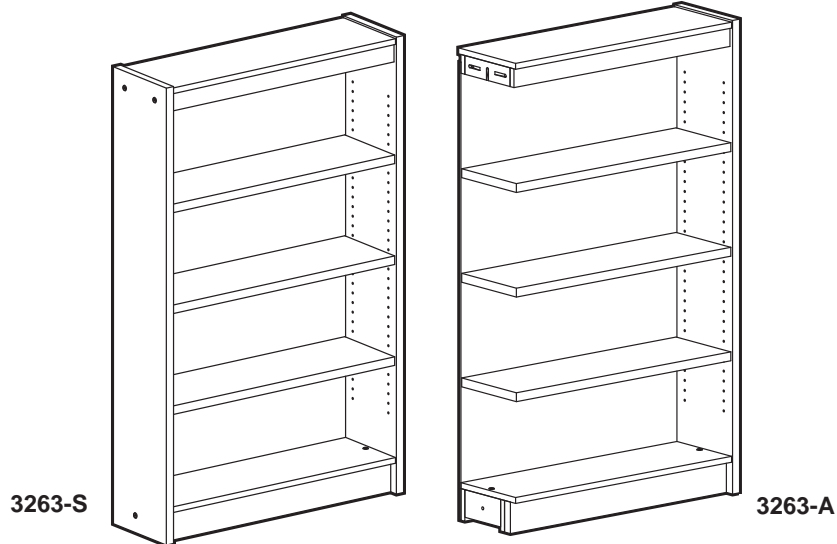

LIBRARY 3000

**SINGLE FACED  
SHELVING**

**Single Faced Shelving, Starters (S), Adders (A):** 36" shelves have one adjustable shelf, 48" shelves have two adjustable shelves, 60" shelves have three adjustable shelves, 72" shelves have four adjustable shelves, 84" shelves have five adjustable shelves.

**Standard Finishes:** A - Almond, DO - Dixie Oak, FG - Fog Grey, GG - Folkstone Grey, MH - Mahogany, M - Maple, NO - Natural Oak

**Edging:** 1/8" wood edge finished clear or to match

Model #	Description	Product Size (W x D x H)	Ship Weight (lbs.)	Retail Price
3261-A	36" Adder	35-7/8" x 11-1/8" x 35"	85	\$470.00
3261-S	36" Starter	37" x 11-1/8" x 35"	95	\$520.00
3262-A	48" Adder	35-7/8" x 11-1/8" x 46"	110	\$529.00
3262-S	48" Starter	37" x 11-1/8" x 46"	125	\$590.00
3263-A	60" Adder	35-7/8" x 11-1/8" x 60"	135	\$622.00
3263-S	60" Starter	37" x 11-1/8" x 60"	155	\$681.00
3264-A	72" Adder	35-7/8" x 11-1/8" x 72-5/8"	160	\$671.00
3264-S	72" Starter	37" x 11-1/8" x 72-5/8"	190	\$759.00
3265-A	84" Adder	35-7/8" x 11-1/8" x 85-1/2"	185	\$730.00
3265-S	84" Starter	37" x 11-1/8" x 85-1/2"	220	\$829.00