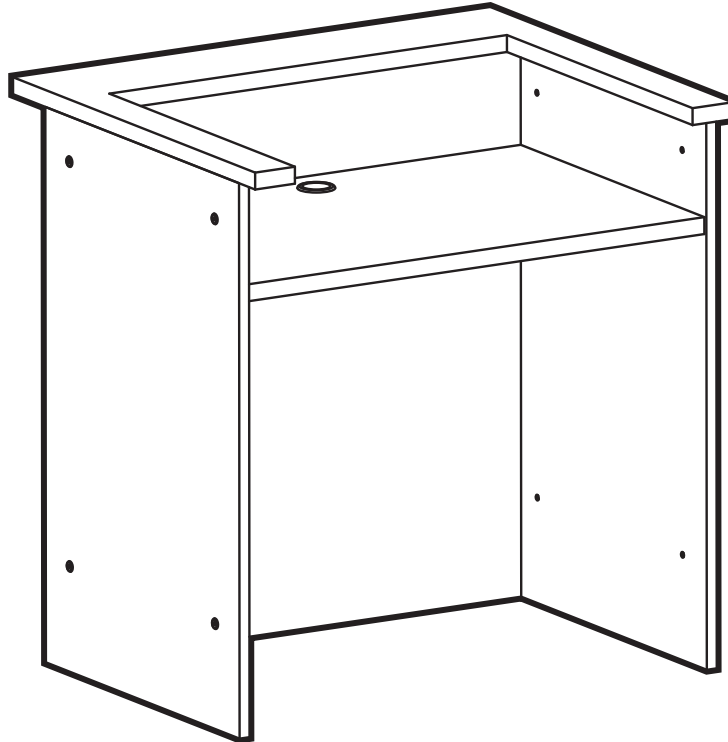

IRONWOOD
MANUFACTURING

LIBRARY 3000

3107

Work Station

Workstation: 27" high Workstation with grommets to manage cables for computer. Patron ledge.

Standard Finishes: A - Almond, DO - Dixie Oak, FG - Fog Grey, NO - Natural Oak, GG - Folkstone Grey, MH - Mahogany, M - Maple

Edging: 1/8" wood edge finished Clear or to match

Model #	Product Size (W x D x H)	Ship Weight (lbs.)	Retail Price
3107	36" x 30" x 38"	140	\$757.00

Available Finishes

ALMOND
(AA)

DIXIE OAK
(DO)

FOG GREY
(FG)