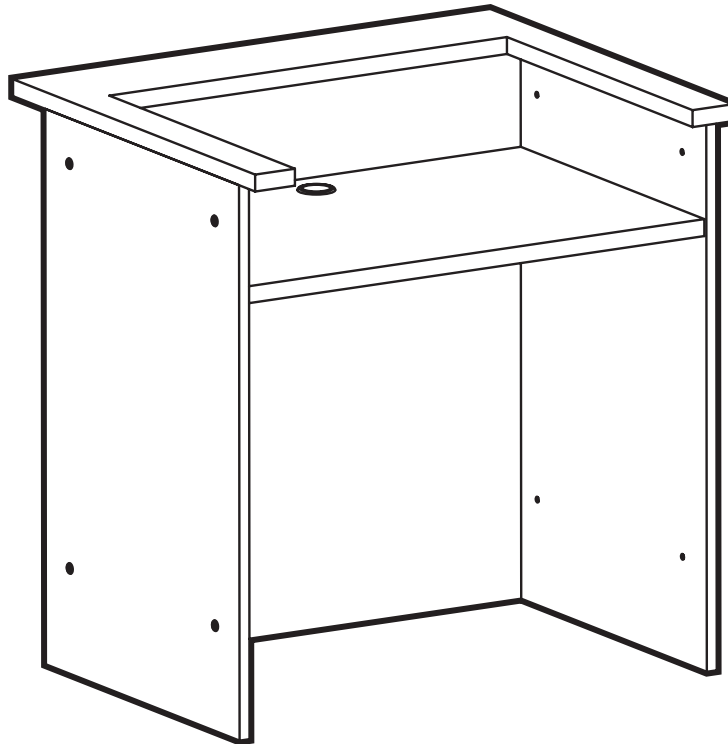

IRONWOOD
MANUFACTURING

LIBRARY 3000

3107

Work Station

Workstation: 27" high Workstation with grommets to manage cables for computer. Patron ledge.

Standard Finishes: A - Almond, DO - Dixie Oak, FG - Fog Grey, NO - Natural Oak, GG - Folkstone Grey, MH - Mahogany, M - Maple

Edging: 1/8" wood edge finished Clear or to match

Model #	Product Size (W x D x H)	Ship Weight (lbs.)	Retail Price
3107	36" x 30" x 38"	140	\$809.00

Available Finishes

ALMOND
(AA)

DIXIE OAK
(DO)

FOG GREY
(FG)