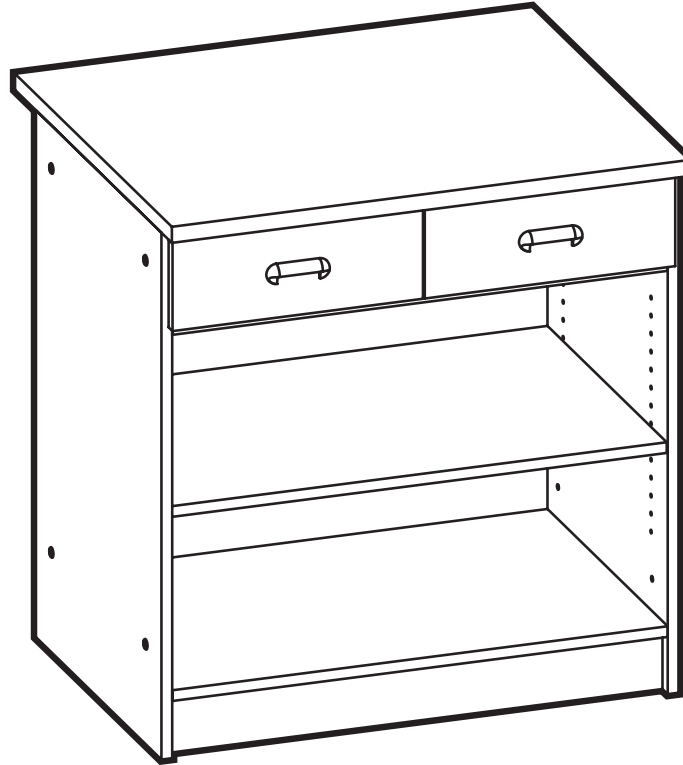

**IRONWOOD**  
MANUFACTURING

**LIBRARY 3000**

**3105**

**Two Drawer Unit**

**Two-drawer Unit:** 1 adjustable shelf, 2 small drawers

**Standard Finishes:** A - Almond, DO - Dixie Oak, FG - Fog Grey, GG - Folkstone Grey, MH - Mahogany, M - Maple, NO - Natural Oak

**Edging:** 1/8" wood edge finished Clear or to match standard colors

<b>Model #</b>	<b>Product Size (W x D x H)</b>	<b>Ship Weight (lbs.)</b>	<b>Retail Price</b>
3105	36" x 30" x 38"	180	\$1,113.00

**Available Finishes**