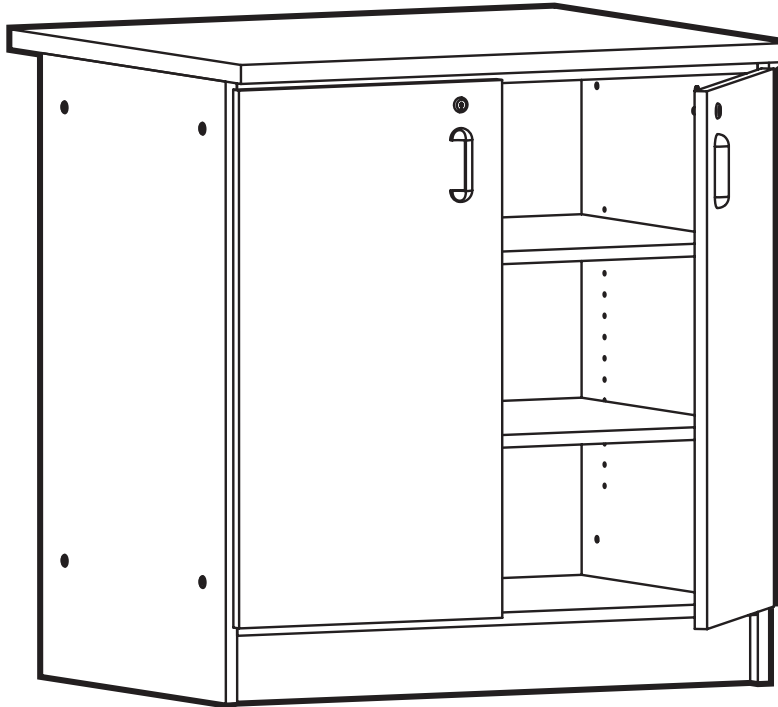

LIBRARY 3000

3101

Closed Storage

Closed Storage 2 adjustable shelves; 2 doors, locks are optional

Standard Finishes: A - Almond, DO - Dixie Oak, FG - Fog Grey, NO - Natural Oak, GG - Folkstone Grey, MH - Mahogany, M - Maple

Edging: 1/8" wood edge finished Clear or to match

Model #	Product Size (W x D x H)	Ship Weight (lbs.)	Retail Price
3101	36" x 30" x 38"	210	\$1,029.00

Available Finishes

ALMOND
(AA)

DIXIE OAK
(DO)

FOG GREY
(FG)