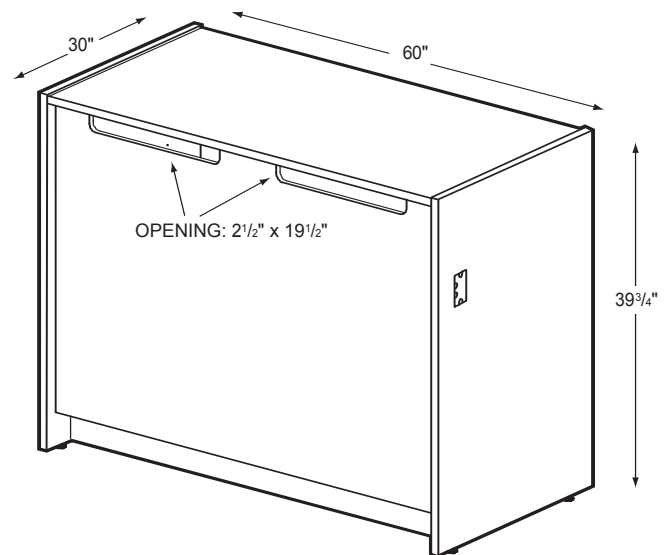

CDMR32-39

Media Return

Product Specs

- 1" thermal fused laminate sides and top
- 3/4" thermal fused laminate modesty, shelf and kick
- Cam and post construction
- Matched edge banding
- Fixed storage shelf
- Two - Book return slots with bumper
- Two - 2"x 4" grommets with covers
- Adjustable leveling glides