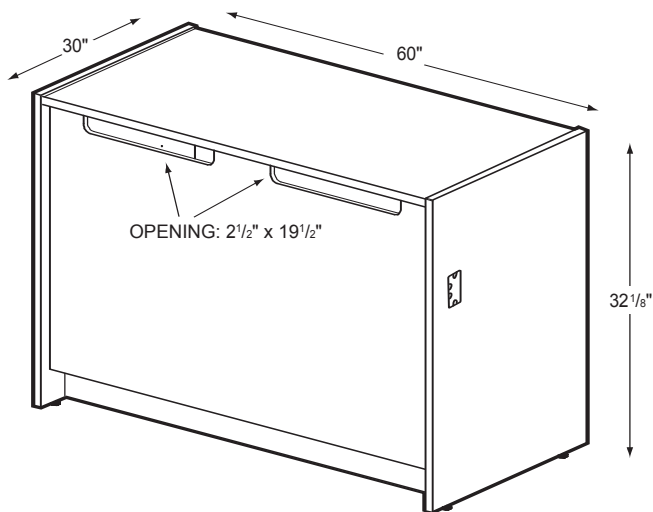

CDMR32-39

Media Return

Product Specs

- 1" thermal fused laminate sides and top
- 3/4" thermal fused laminate modesty, shelf and kick
- Cam and post construction
- Matched edge banding
- Fixed storage shelf
- Two - Book return slots with bumper
- Two - 2"x 4" grommets with covers
- Adjustable leveling glides