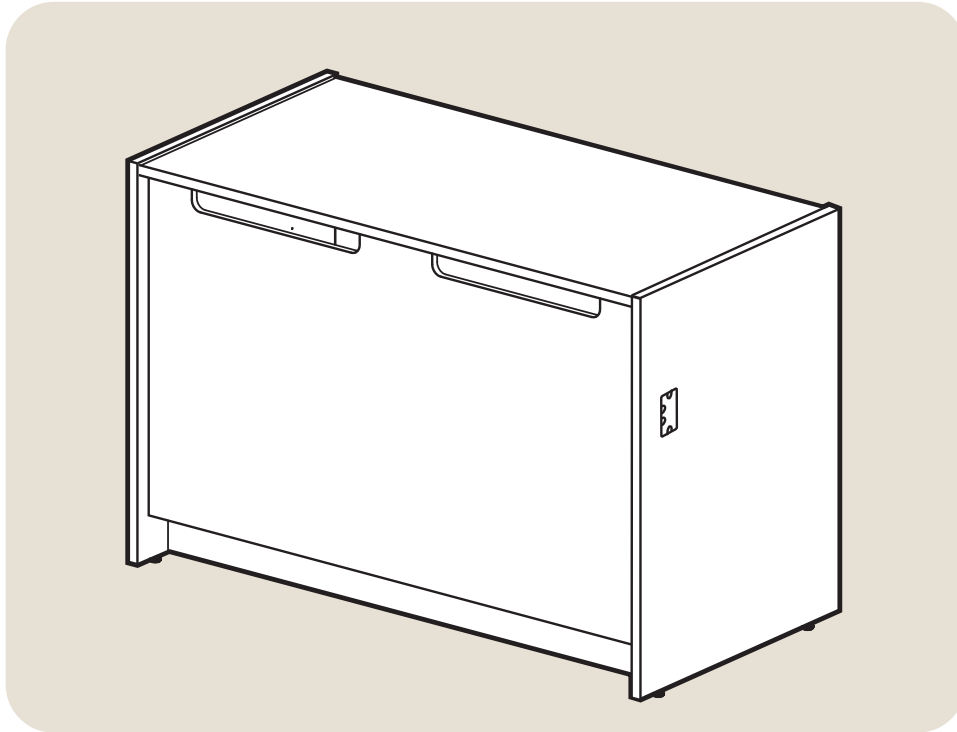

CDMR32-39

Media Return

The Media Return shell has two return slots and accommodates two Book Drop Carts. This unit is 60"W x 30"D x 32"/39"H. Book and Media Return units are designed for durability to protect library materials. The depository openings are 2-3/4"H x 19-1/2"W and trimmed in black molded plastic to prevent edge wear.

Model #	Product Size (W x D x H)	Ship Weight (lbs.)	Retail Price
CDMR32	60" x 30 ¹ / ₈ " x 32 ¹ / ₈ "	166	\$747.00
CDMR39	60" x 30 ¹ / ₈ " x 39 ³ / ₄ "	186	\$797.00

Available Finishes

AMBER ASH (AA)

DIXIE OAK (DO)