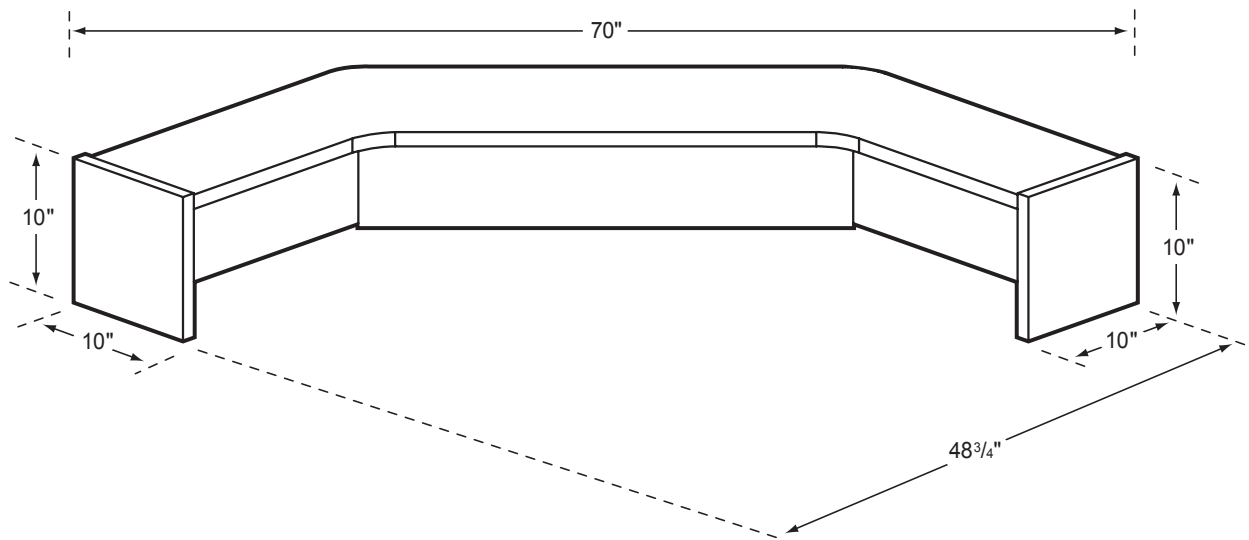

IRONWOOD
MANUFACTURING

GLACIER
LIBRARY FURNITURE

CDCUR

Corner Unit Riser

Product Specs

- 1" thermal fused laminate sides and top
- 3/4" thermal fused laminate modesty, shelf and kick
- Cam and post construction
- Matched edge banding
- Four - 2"x 4" grommets with covers