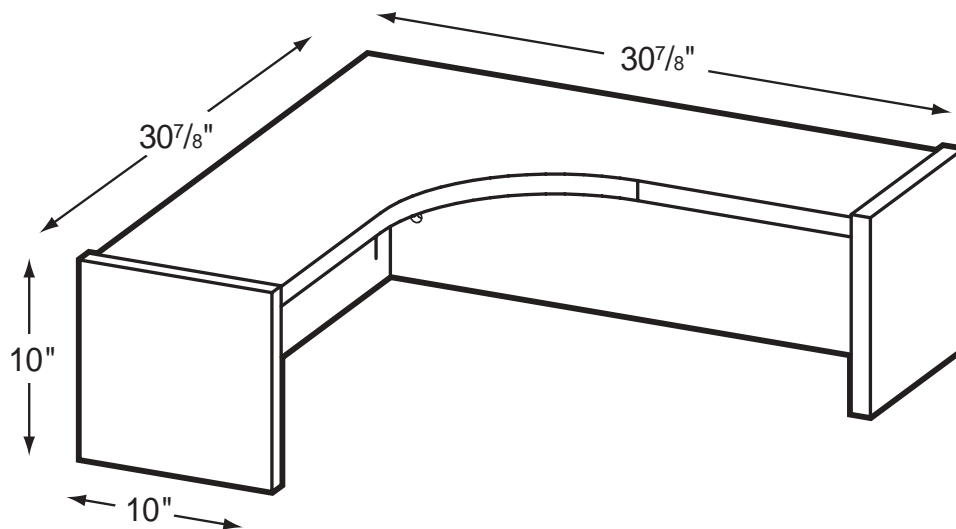

### Product Specs

- 1" thermal fused laminate sides and top
- 3/4" thermal fused laminate modesties
- Cam and post construction
- Matched edge banding

0208