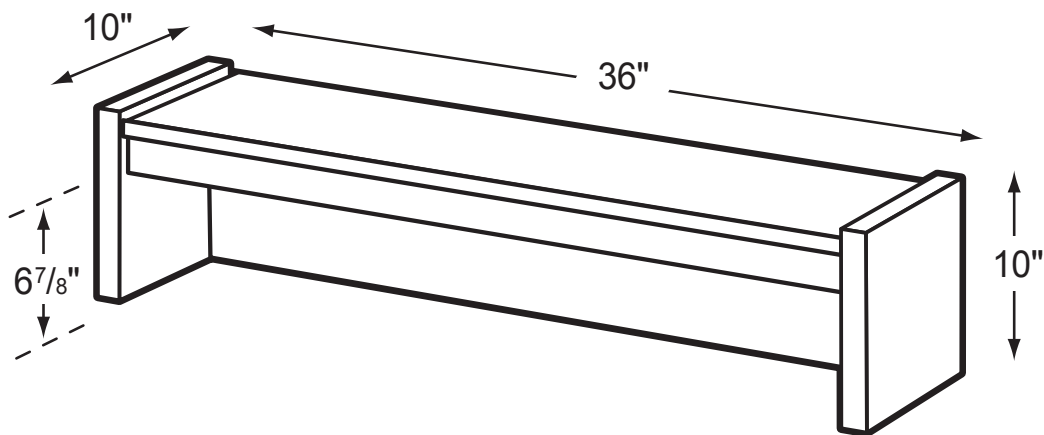

# CD36R CD60R

## 36"- 60" Riser Units

### Product Specs

- 1" thermal fused laminate sides and top
- 3/4" thermal fused laminate back and fascia
- Cam and post construction
- Matched edge banding