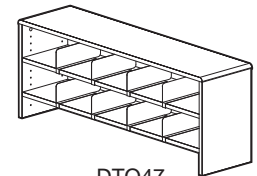

DTO47

All items are F.O.B. Missoula, MT 59802.