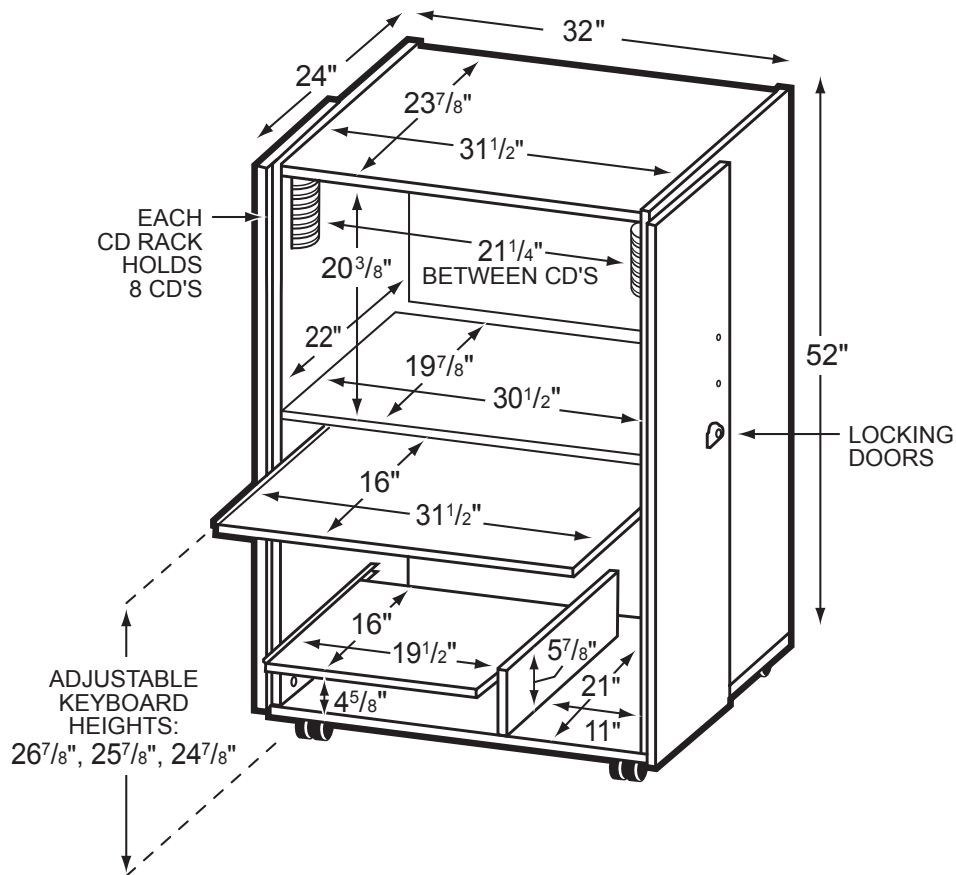

## Tower Security Unit

### Product Specs

- 1" thermal fused laminate bottom
- 3/4" thermal fused laminate
- Cam and post construction
- Matched edge banding
- Fixed storage shelf
- Two 8 CD storage racks
- Keyboard shelf on 2/3 extension steel slide
- Pull out printer shelf on 2/3 extension steel slide
- Tower storage area
- Locking doors with 270 deg. hinge
- 4" plate casters (2 locking)