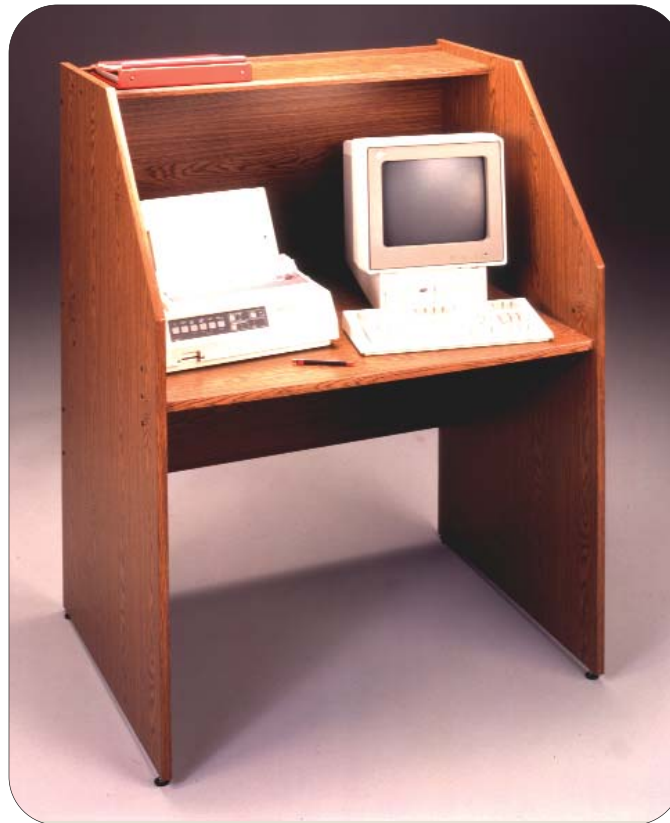

BSC

Base Study Carrel

Study Carrel bases have high, angled (45 degree) side panels for privacy. 12"D upper shelf holds books and supplies. Three optional heights for the work surface: 25"H, 27"H, and 29"H.

Model #	Product Size (W x D x H)	Ship Weight (lbs.)	Retail Price
BSC(XX)	37 ³ / ₈ " x 30" x 47 ⁷ / ₈ "	114	\$489.00

Available Finishes

DIXIE OAK (DO)

FOLKSTONE GREY (GG)

MAHOGANY (MH)

NATURAL OAK (NO)

0708